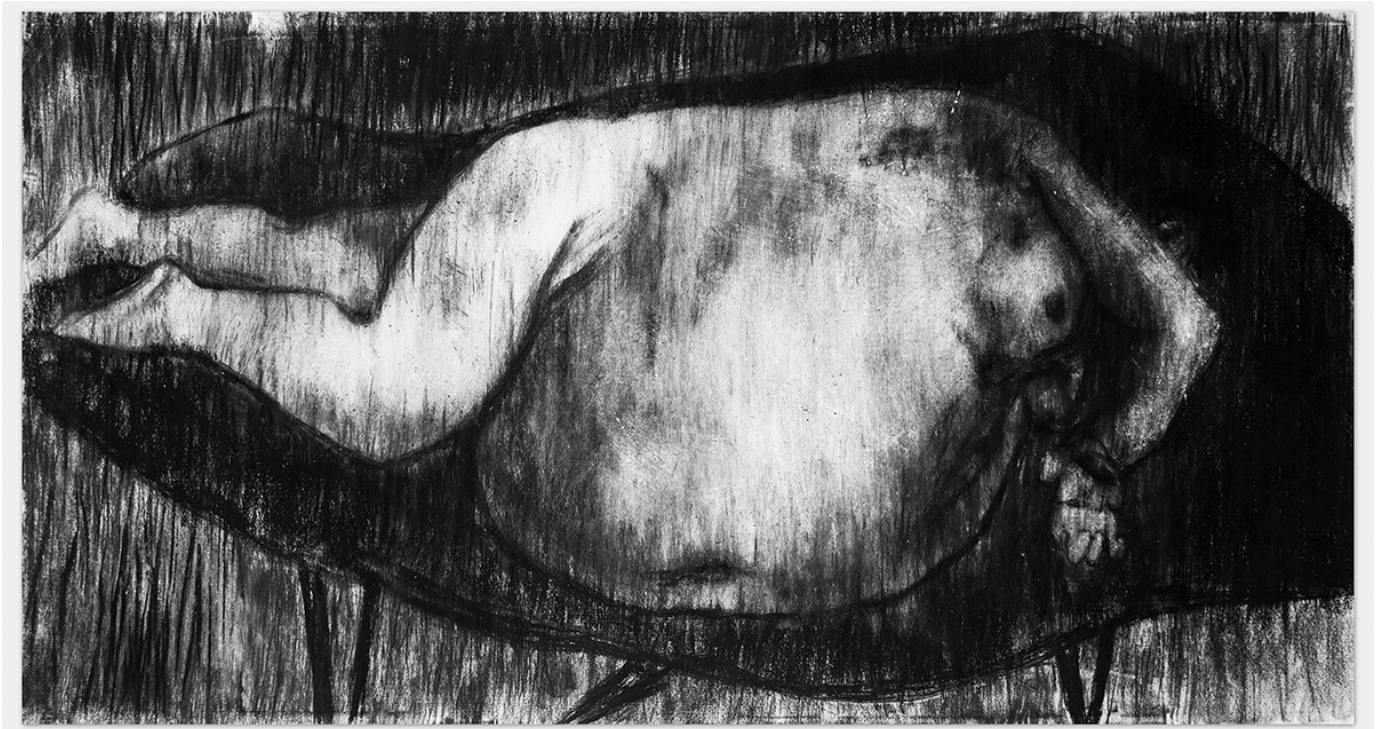

Johann Louw

Liggaam II, 2014
Charcoal on Paper
125 x 222 cm

STELLENBOSCH

1st Floor, De Wet Centre
Church Street
Stellenbosch, 7600
F +27 (0)21 887 7624
T +27 (0)21 887 3607

CAPE TOWN

The Palms
145 Sir Lowry Rd
Cape Town, 7925
T +27 (0)21 422 5100

info@smacgallery.com
www.smacgallery.com