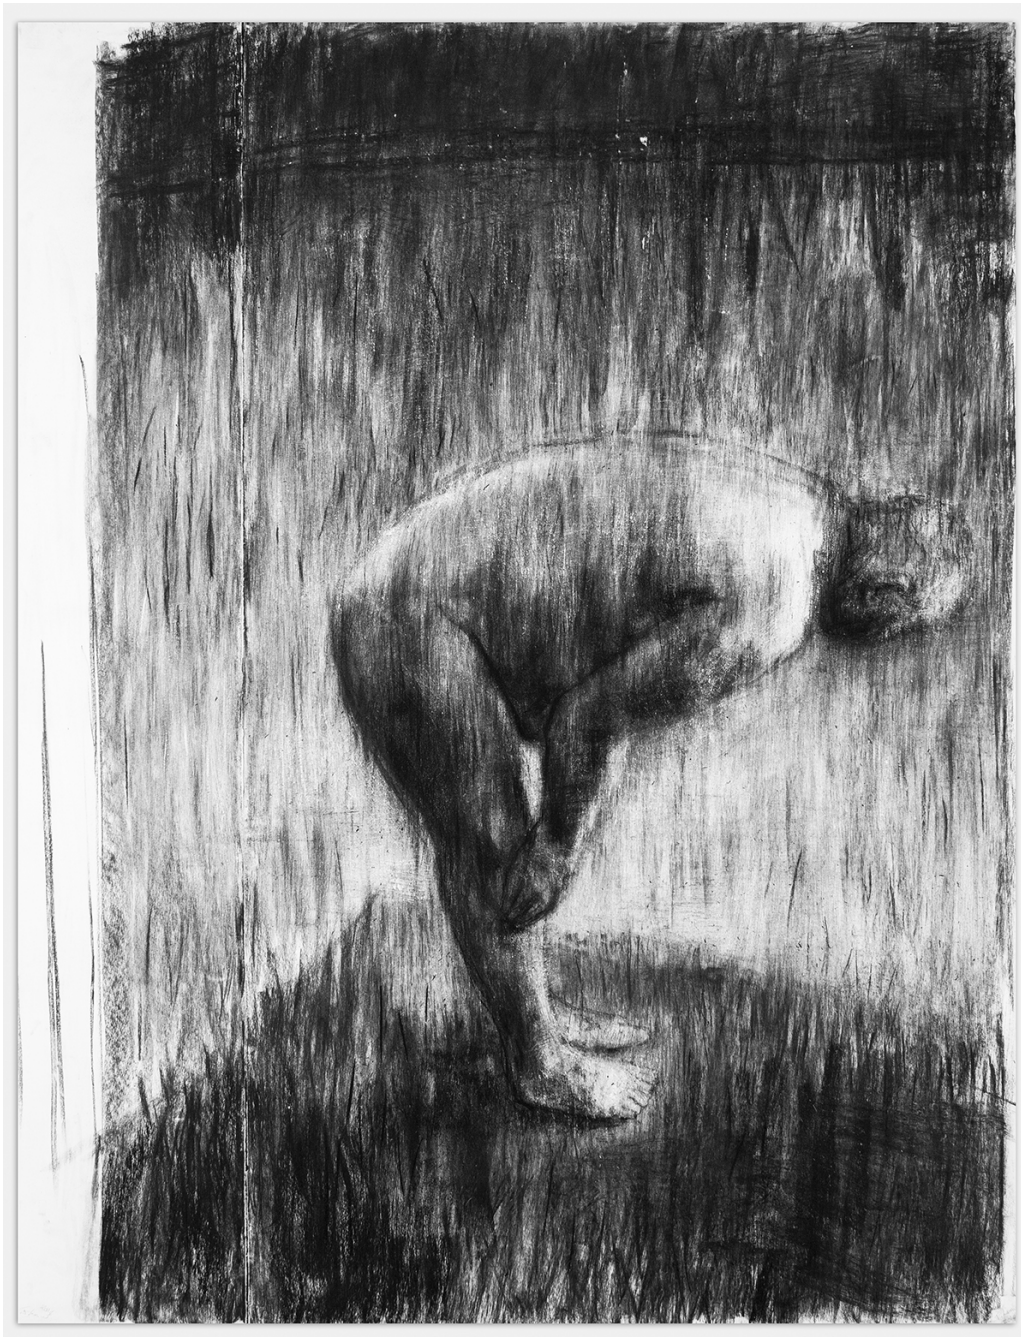

Johann Louw

Hande op Knieë, 2014
Charcoal on Paper
216 x 125 cm

STELLENBOSCH

1st Floor, De Wet Centre
Church Street
Stellenbosch, 7600
F +27 (0)21 887 7624
T +27 (0)21 887 3607

CAPE TOWN

The Palms
145 Sir Lowry Rd
Cape Town, 7925
T +27 (0)21 422 5100

info@smacgallery.com
www.smacgallery.com