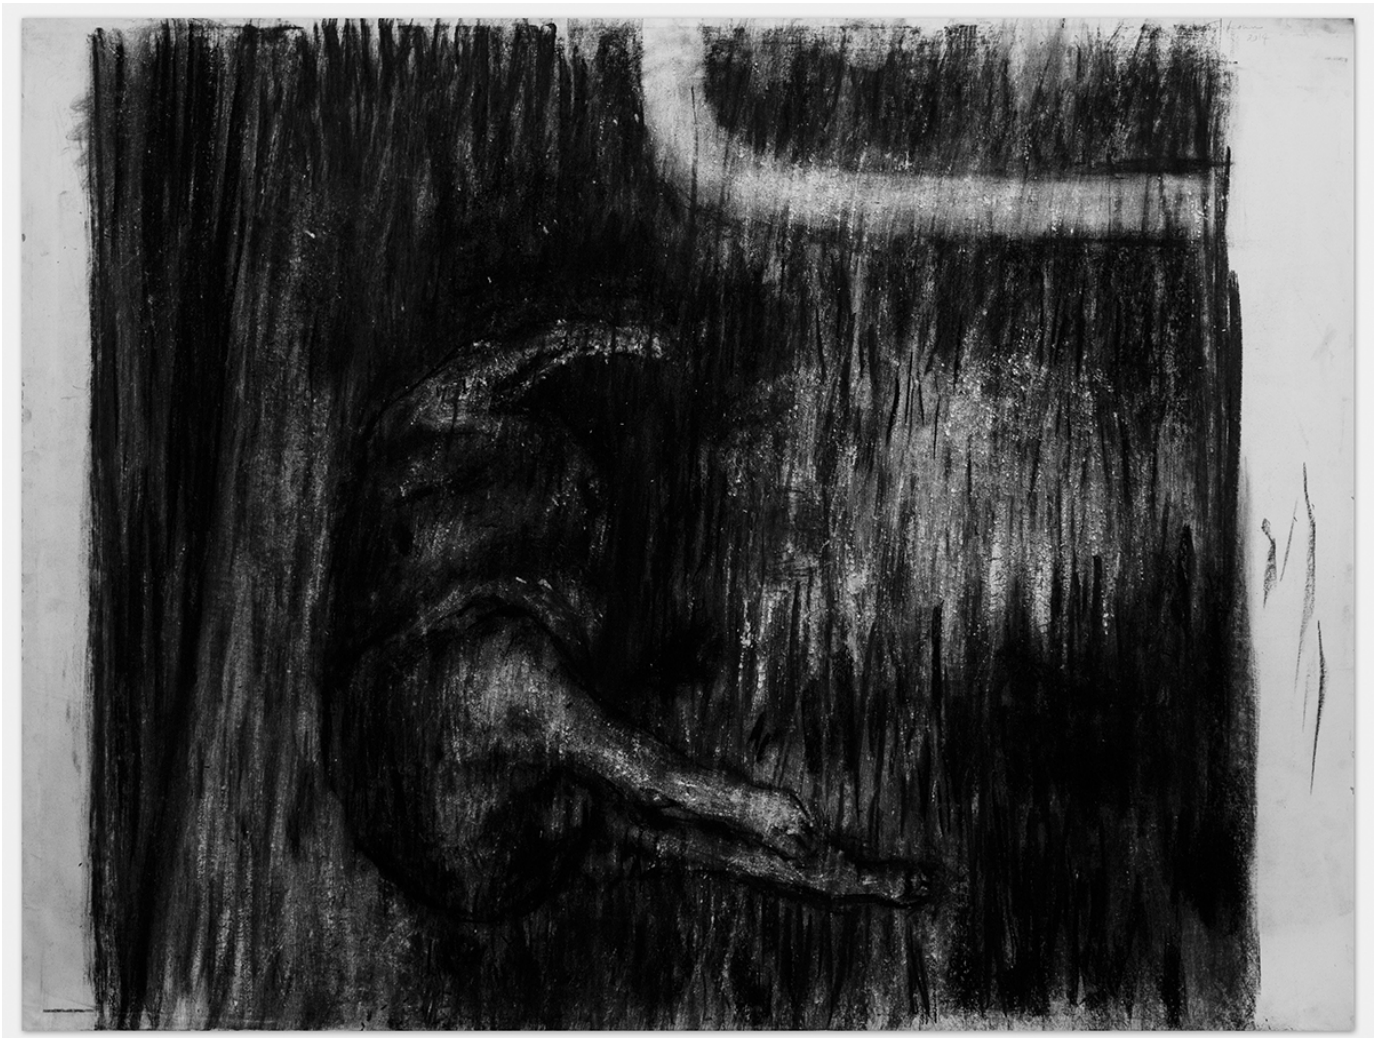

Johann Louw

Dooie Hond, 2014
Charcoal on Paper
125 x 162 cm

STELLENBOSCH

1st Floor, De Wet Centre
Church Street
Stellenbosch, 7600
F +27 (0)21 887 7624
T +27 (0)21 887 3607

CAPE TOWN

The Palms
145 Sir Lowry Rd
Cape Town, 7925
T +27 (0)21 422 5100

info@smacgallery.com
www.smacgallery.com