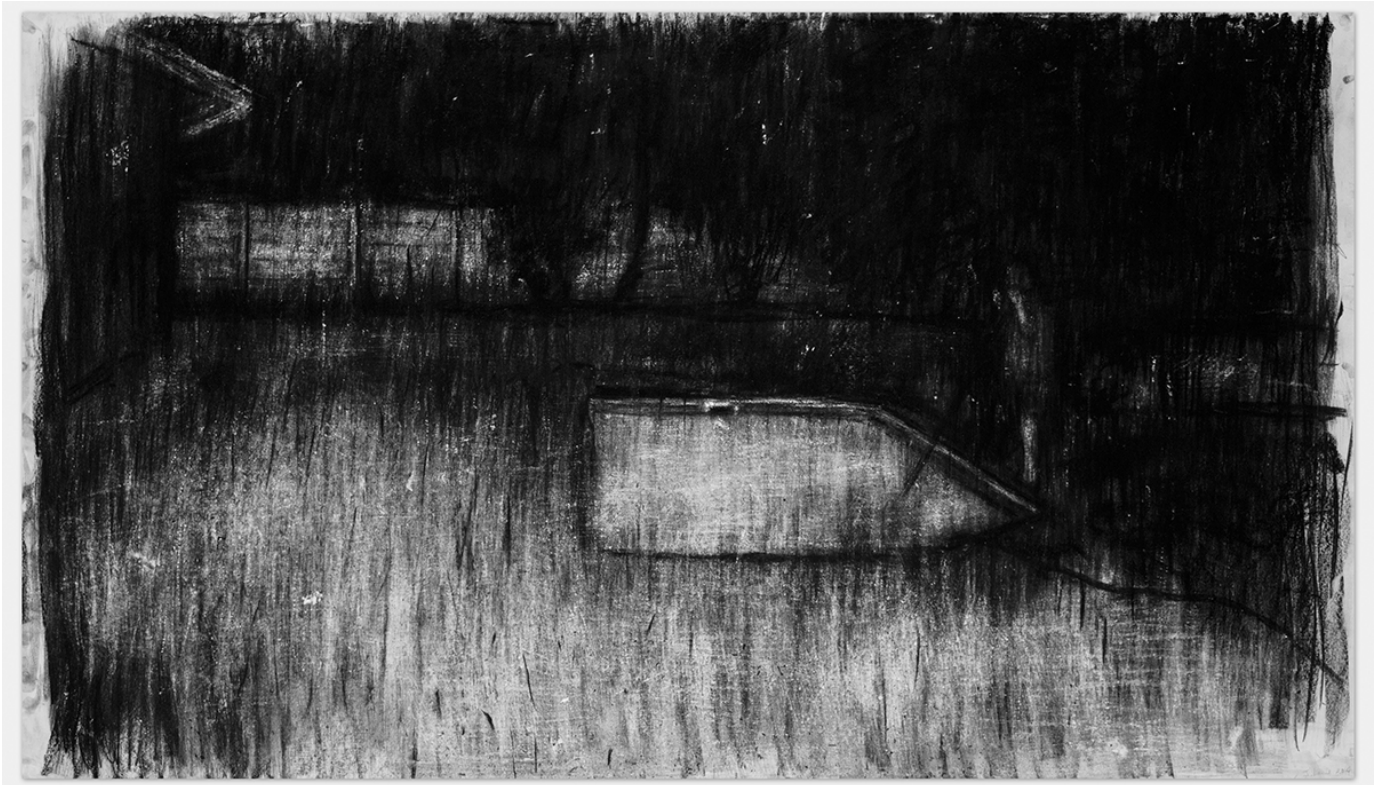

Johann Louw

Swembad, 2014
Charcoal on Paper
125 x 188 cm

STELLENBOSCH

1st Floor, De Wet Centre
Church Street
Stellenbosch, 7600
F +27 (0)21 887 7624
T +27 (0)21 887 3607

CAPE TOWN

The Palms
145 Sir Lowry Rd
Cape Town, 7925
T +27 (0)21 422 5100

info@smacgallery.com
www.smacgallery.com